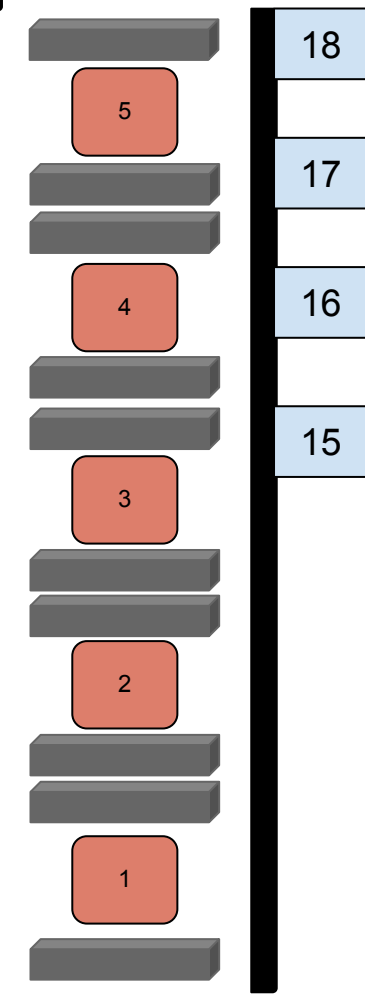

31 30 29 28 27 26

MEZZANINE SEATING (2nd Level overlooking main floor)

25 24 23 22 21

MEZZANINE
Tables #21, #23 & #25 (Seat 4ppl)
Tables #22, #24, #26 to #31 (Seat 2ppl)

**NEW YEARS EVE
BOOTHS & TABLES SEATING**

MAIN FLOOR
Booths #1 to #5 and #8 to #12 (Seat up to 8ppl)

Booths #6 & #7 (Seat up to 6ppl)

Tall Bar Tables #13 to #20 (Seats 2ppl)

20
19

Exit

BAR

Exit

STAGE

13 14